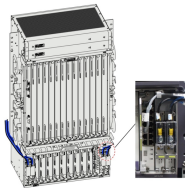

100 Crossarm Cable Tray

100 Crossarm Cable Tray

Home > Cable Management > Steel Cable Tray > Heavy Duty Pre-Galvanised > 100mm Return Flange Heavy Duty Cable Tray (3m Length)

This 100mm light duty cable tray is a practical and efficient solution for light cable containment and routing. Manufactured from pre-galvanised (PG) steel, it features an integrated coupler, allowing tray ...

NewReach's 100mm Cable Tray helps keep cables organized, preventing them from spreading across floors, walls, or ceilings. You can easily route the cables along different paths, including curves and ...

Cable Tray SPCT 100/100SS304 Perforated Cable Tray System expertly constructed from high-grade stainless steel, offering exceptional durability and resistance to corrosion.

To route these cables in the rack in the same manner, Vertical Cable Management Trays are required. These trays run vertically from the top to the bottom of the server cabinet and allow you to route ...