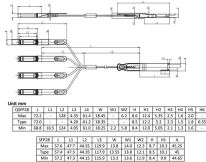

Heavy-Duty 100mm Pre-Galvanised Cable Tray – 3 metre length. Our heavy-duty cable trays come with a 50mm flange height and 18mm flange return. Lengths require couplers when joining together. ...

Choose from our selection of cable trays, including over 850 products in a wide range of styles and sizes. Same and Next Day Delivery.