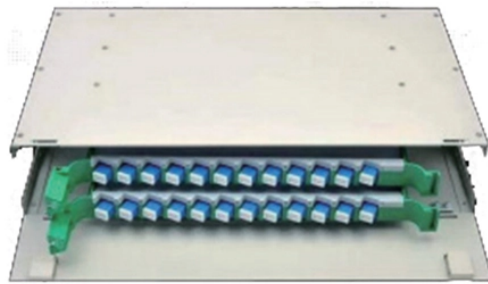

## 1000m switch with optical port

This Gigabit Ethernet Fiber Switch has 2 10/100/1000M UTP ports and 1 fiber port ...

UnitekFiber's Fiber Ethernet switch has 8 RJ45 ports and 2 1000M fiber ports. It converts 10/100/1000BASE-TX Fast Ethernet twisted-pair signals to 1000BASE-FX Fast Ethernet fiber signals.

Search Newegg for 1000m switch. Get fast shipping and top-rated customer service.

OFS-GSF1DT16-20 series is a Layer 2 + Optical Ethernet switch with 1\*1000Mbps ...

OFS-GSF1DT16-20 series is a Layer 2 + Optical Ethernet switch with 1\*1000Mbps Optical fiber ports and 16\*10/100Mbps RJ45 ports. It is designed to meet the various application needs, and provide an ...

Newbridge mainly a manufacturer of 10/100/1000M 8 port Smart PoE Switch with 2 Gigabit SFP Fiber Port with stable performance

GT-G0102 series 3 Ports Desktop Fiber Switch provides one port 1000M fiber and two ports 10/100/1000M UTP, it's applicable to use in desktop Gigabit Ethernet networking. It is designed with ...

G0202-SFP 4 Ports Desktop Fiber Switch provides two ports 1000M fiber and two ports 10/100/1000M UTP, it's applicable to use in desktop Gigabit Ethernet networking. It is designed with Marvel ...

This Gigabit Ethernet Fiber Switch has 2 10/100/1000M UTP ports and 1 fiber port or 1 1000M SFP slot. The product is possessed of stable performance, excellent quality and reasonable price because of ...