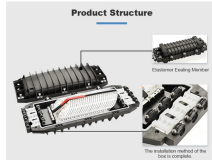

Our 8-port fiber switch offers stable performance and excellent quality. It is ideal ...