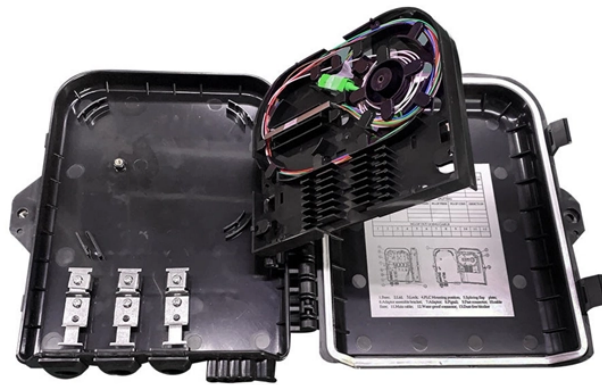

100Mbps and 1Gbps PoE Switches

100Mbps and 1Gbps PoE Switches

If your PoE switch is mostly 100 Mbps ports and has a 1 Gbps port, you should connect that 1 Gbps port either directly to your NVR (Blue Iris PC) or otherwise use a separate gigabit switch ...

8 10/ 100Base-TX RJ45 ports support PoE power supply to meet the needs of PoE power supply in various scenarios in the security field. Complies with IEEE 802.3af/at PoE power supply standard, ...

TL-SG1210P 10-Port Gigabit Desktop Switch with 8-Port PoE+ With 8 PoE+ ports, transfers data and power on one single cable Easy to use, with no configuration and installation needed

Having a full gigabit PoE switch provides more flexibility and future-proofing for installations. Find the right fit for your needs between our different 1Gb PoE switches ranging from 4-port to 52-port, with ...

8 Port Gigabit PoE Switch with 2 Gigabit Uplink, 1000Mbps, 802.3af/at, 120W Built-in Power, Vlan, Unmanaged Metal Plug and Play, Ideal for NVR and Power Over Ethernet IP Cameras 200+ bought ...

TL-SL1226P complies with the 802.3af/at PoE+ standard supports up to 30 W on each PoE port. The total 250 W PoE power budget for the 24× PoE ports makes it has wide range of applications, such ...