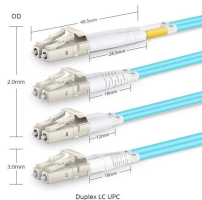

12-core fiber optic junction box model

12-core fiber optic junction box model

LW-ODB-12A Fiber Optic Junction Box integrates fiber cable fixation, storage, splicing, and distribution in an outdoor and indoor wall mounting and outdoor pole mounting box.

SJ-ODB-SK06-C12 fibre junction box 12 cores uses fiber optic cables to distribute signal from transmitter to receiver, can be installed without the use of power. This FTTH distribution terminal box features ...

Feature: 12 ports optical fiber distribution box is used for the fusion splicing, splitting, wiring transmission and other functions of the optical transmission terminal; It can effectively terminate, protect and ...

This 12 port fiber access terminal box is designed to connect feeder cables to ...

LW-ODB-12A Fiber Optic Junction Box integrates fiber cable ...

RiteAV - 12 Core Fiber Distribution Box, 12 Port FTTH Distribution Splitter Box- Fiber Optic Terminal Junction Splitter Case with LC Fiber Cable Coupler In stock B0D12MNQ9J Pickup available at 2 ...