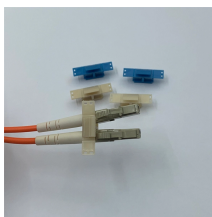

Packaging should be the same as what is found in a retail store, unless the item is handmade or was packaged by the manufacturer in non-retail packaging, such as an unprinted box ...