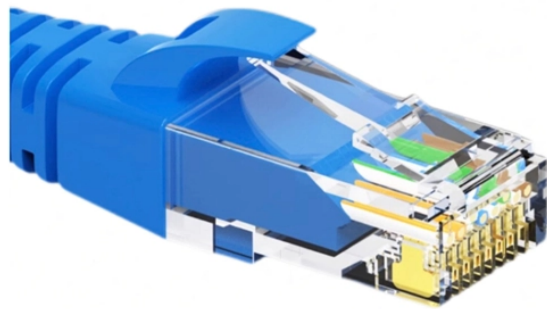

12-core fiber optic splice terminal box

12-core fiber optic splice terminal box

Feature: 12 ports optical fiber distribution box is used for the fusion splicing, splitting, wiring transmission and other functions of the optical transmission terminal; It can effectively terminate, protect and ...

The 12 Port Fiber Distribution Box can connect up to 2 optical cables, providing ...

The HTB8054 12 Cores Fiber Optic Terminal Box is a versatile indoor termination solution designed for connecting feeder cables with drop cables in FTTx communication network ...

The 12 Port Fiber Distribution Box can connect up to 2 optical cables, providing space for distributors and 12 fuses. It is equipped with 12 SC adapters and can work in outdoor environments.

The 12 cores plastic fiber optic distribution box provides a protected connection point for the feeder cable and drop cable in FTTH and FTTx networks. It integrates optical fibre splicing, splitting, distribution, ...

The GP-T404-12F is a compact fiber optic floor terminal box for FTTH in MDUs, supporting 12 fiber splices and cable transitions for riser and horizontal setups.

FBR-11608 Fiber-Optic Distribution Box, 12-Core is a high quality product by Bud Industries used for electronic enclosure applications.