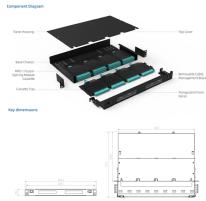

12-core design supports high-density data transmission for backbone networks, 5G infrastructure, or CCTV systems. -Factory robots, CNC machines, and conveyor systems exposed to oils, vibrations, ...

These cables are pre-engineered to improve bend performance, reduce cable preparation time, and increase installation speed. These cables also reduce cable outside diameter by up to 60%, and ...