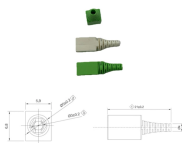

This document provides specifications for a 12 core armored direct buried double jacket PE cable design. It includes: 1) A central steel wire strength member surrounded by 6 loose thermoplastic ...

The 12 cores plastic fiber optic distribution box provides a protected connection point for the feeder cable and drop cable in FTTH and FTTx networks. It integrates optical fibre splicing, splitting, distribution, ...

The opticalCON MTP LITE cable connector accommodates USCONEC Elite female ferrules in a durable plastic housing with spring loaded push-pull locking mechanism, complete with a protective dust cap ...

The most used variants are MPO-12 and MPO-24, with fibre counts typically ranging from 8 to 144 fibres. Depending on the network architecture and data transmission needs, each ...

The 12-core GYTY53 is a double-sheathed, steel-armored fiber cable for outdoor and underground installations. It includes a central steel strength member, gel-filled loose tubes, water-blocking ...

12-core design supports high-density data transmission for backbone networks, 5G infrastructure, or CCTV systems. -Factory robots, CNC machines, and conveyor systems exposed to oils, vibrations, ...

The 12 cores plastic fiber optic distribution box provides a protected connection ...

How to Use This Chart Understanding fiber optic measurements doesn't have to be overwhelming. Our comprehensive chart simplifies the process by outlining the key ...