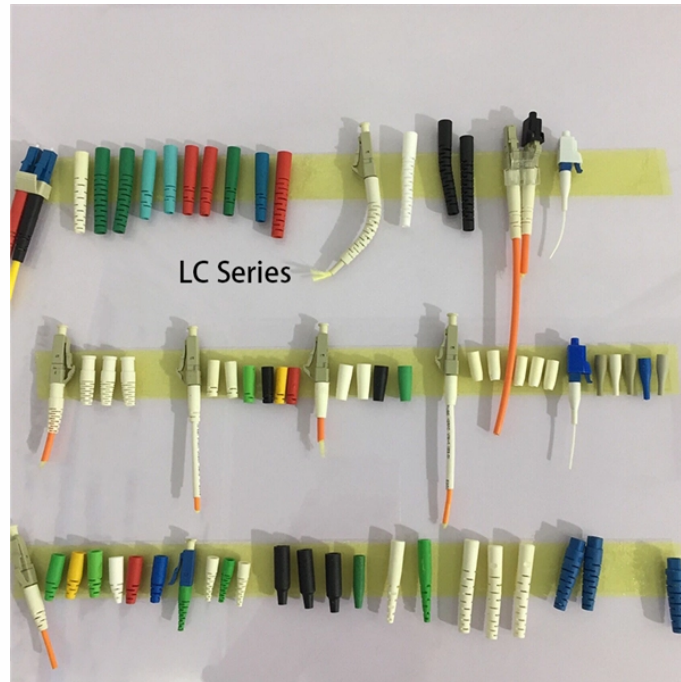

## 12-core optical distribution module

ODF Optical Distribution Frame 12 Core LC/UPC Coupler With Pigtail Optical Fiber Splicing Tray  
Item No.: 01037 OEM & ODM Accepted Request  
Quote

ODF Fiber optic patch panel is also called fiber distribution panel. Its main function is to terminate the fiber optic cable and provide connection access to the cable's individual fibers. Fiber patch panels ...

12-FC Fiber Optic Distribution Frame (ODF), Single Core Optical Distribution Frames (ODF) are an integral part of fiber management systems for the termination, branching, and storage of indoor ...

With a maximum capacity of 12 cores and the ability to accommodate 3 pieces of 8-13mm cables, it provides ample space for your connectivity needs. What sets it apart is the innovative design that ...

Feature: 12 ports optical fiber distribution box is used for the fusion splicing, splitting, wiring transmission and other functions of the optical transmission terminal; It can effectively terminate, protect and ...

G2 ULL Multimode OM4 MPO-12 Distribution Module, 24LC to 2X12f MPOs unpinned, internal shutters

12 Core ODF Optical Distribution Frame (ODF) is a device used in fiber-optic telecommunications networks to connect, manage and distribute optical fibers from incoming and outgoing cables.