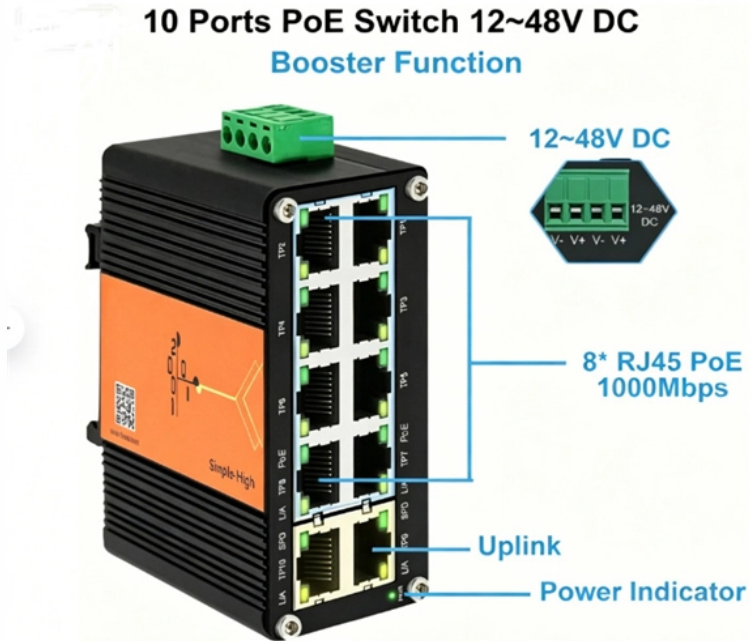

12-gang LC adapter

12-gang LC adapter

To accompany all OCC fiber optic enclosures, Optical Cable Corporation developed snap-in fiber adapter plates that are versatile enough to meet any fiber application and durable enough to ...

Fiber Optic Panel Adapter, 24-Fiber, 12) LC Duplex, Zircon Sleeves, Blue.

This 12 LC UPC Singlemode 9/125 OS2 LGX Adapter Panel by QuickTreX® is designed to fit any standard rack mount and wall mount fiber optic enclosure that has a standard LGX chassis.

Each panel accommodates 12 LC duplex adapters, secured by a double-layer design that ensures stability. The side ports are numbered to simplify fiber identification, making the panels a dependable ...