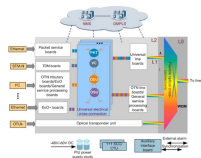

Our fast deployment fiber distribution cabinets can accommodate multiple fiber capacities that include 144, 288, 432 and 576. They enable you to deploy fiber count capacities of 144 or more in the field ...

RoHS compliant Thunder-Link 19inch 144 fiber ODF Distribution box comes with fully equipped SC/FC adapter, if you purchased ODF distribution box at Thunder-link , then no need to ...