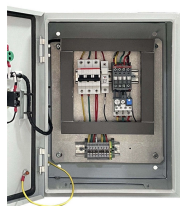

Tenda TEG1116M 16 Port Gigabit Switch, Unmanaged Ethernet Switch with Traffic Optimization, Plug & Play, Fanless & Metal Design Network Switch, Limited Lifetime Protection