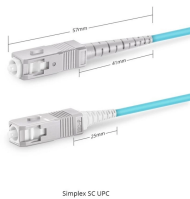

Upgrade your network with a 16-port switch from Best Buy. Perfect for businesses & tech enthusiasts. Shop now for top brands & deals!