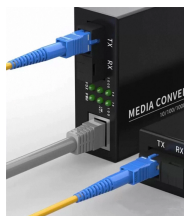

BL168GMP-SFP is a managed industrial PoE switch with 2 gigabit optical and 8 ...