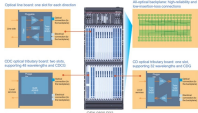

BL168GMP-SFP is a managed industrial PoE switch with 2 gigabit optical and 8 gigabit PoE ports, meeting FCC, CE, and RoHS standards. It supports Layer 2 protocols for stable communication. ...

This is achieved using a patent pending opto-mechanical proprietary configuration and activated via an electrical control signal. The Switch offers ultra-high reliability and fast switching speed as well as bi ...