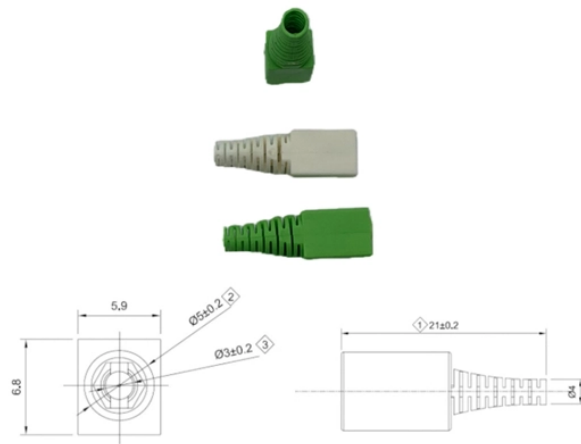

24-Circuit Power Distribution Box

24-Circuit Power Distribution Box

Explore our Power Distribution Boxes! Enjoy factory-direct sales and expert customization for efficient power management. Shop now for reliable solutions.

More durable and robust
 The outer layer is made of environmentally friendly PVC which is soft and elastic. It can be stretched without damage, so you can use it with confidence.

The WM-10GMT-24 is a Wall Mount 60 Amp 24 VDC power distribution panel that provides up to 10 load circuits protected by individual GMT series fuses (fuses not included). Each circuit can be fused up to ...

Discover E-abel's outdoor wall mounted load center for U.S. prefab homes, designed for 120/240V distribution panel applications with 20 circuit load center and 24 circuit load center options, ...

Square D QO 125 amp 24-Space 24-Circuit Plug-On Neutral Main Lug Indoor Load Center includes a selection of breakers and is UL listed for residential, commercial, and industrial power distribution.

About This Product The Square D by Schneider Electric QO Value Pack 100 Amp 24-Space 24-Circuit Indoor Main Breaker Plug-on Neutral Load Center includes the cover and a selection of standard ...

Contact Us