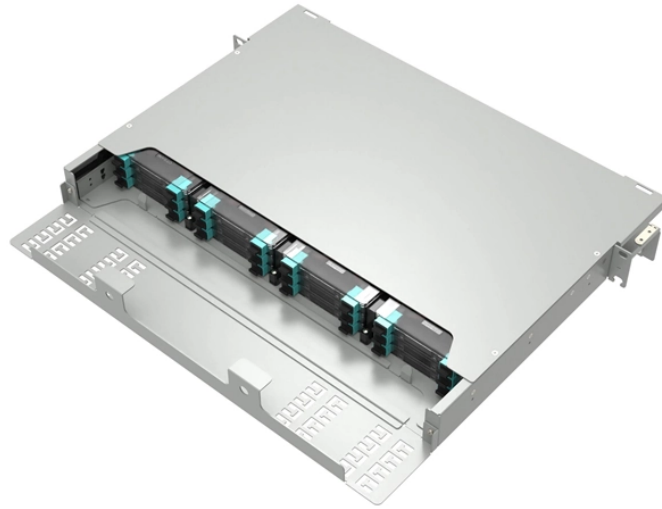

24-Port 10 Gigabit Core Switch

24-Port 10 Gigabit Core Switch

Find the top 24-port 10GbE switches in 2025, reviewed by management type, PoE support, noise levels, and budget. Make an informed choice for high-speed networking.

Cisco's C1200-24P-4X is a high-performance Managed Switch, equipped with 24 Gigabit ports and 4 10G SFP+ ports, offering seamless connectivity. With advanced Layer 3 support, this switch ensures ...

Download the datasheet. The DXS-3400 Series switches feature a modular fan and power supply design for a high availability architecture. The hot-swappable design means that fans and power supplies ...

The TL-SG1024D 24-Port Gigabit switch provides an easy way to make the transition to Gigabit Ethernet. All 24 ports support auto MDI/MDIX, no need to worry about the cable type, simply ...

NETGEAR Insight is the easy-to-use solution for delivering centralized remote management of networks across multiple locations for small business owners, IT managers, MSPs and VARs all from a single ...

The IL-M4028XF-2AC is a full featured 24 Port 10GbE switch that is perfect for supporting core workloads like multi-server deployments and edge switch aggregation. With dual power supplies and ...

Contact Us