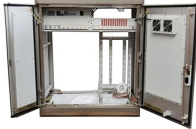

The 19" standard cabinet installation rack is equipped with an integrated unit box ...

We offer a wide range of 1-24 core FDB boxes and ODF cabinets for indoor/outdoor FTTX deployment. Durable, IP65 rated, and easy to install. Browse our models and get a wholesale quote.

Contact Us

For more information, pricing, or custom data center solutions, please contact us:

Website: <https://yoahorroenergia.es>

Email: hello@yoahorroenergia.es

Phone: +233 54 318 7269

Address: Plot 28, Spintex Road, Accra, Greater Accra, Ghana

This document is for informational purposes only. Specifications subject to change without notice.