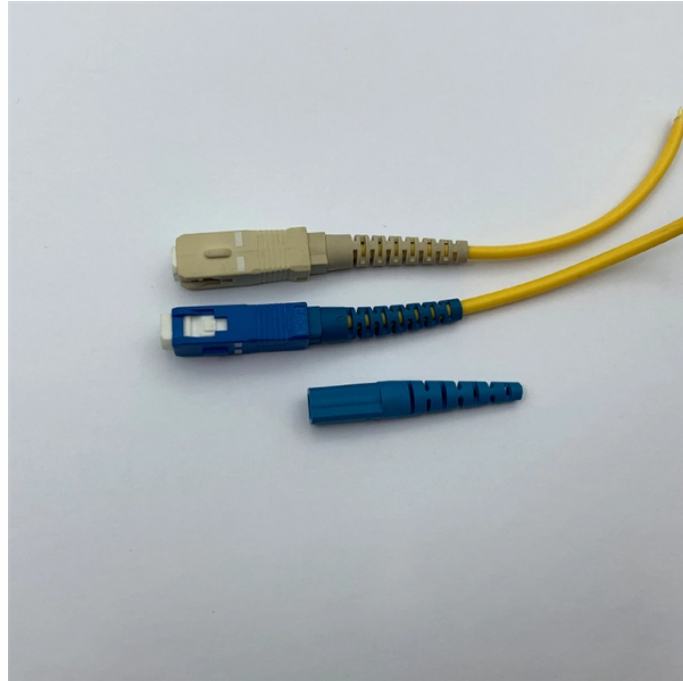

250400 Distribution Box

250400 Distribution Box

Pressure distribution box MB-E 250-400 for extraction. Connection to duct/luminaire Ø250/Ø400 mm. Non-stock item ↻

Choose from our selection of power distribution boxes in a wide range of styles and sizes. Same and Next Day Delivery.

With the new distribution box, centrally routed cables (with and without connectors) can be distributed 360° in all desired directions.

Learn how final distribution boards, smart meters, and proper electrical installation design work together to create energy-efficient homes that reduce power waste.

Amphenol LTW's distribution boxes facilitate efficient cable management, easy installation with pre-wired configuration, and provides a centralized distribution point for M8 and M12 connectors.

Browse power distribution boxes with circuit breaker protection and multiple outlet configurations. Shop durable solutions for construction and emergency use.

CENTROTHERM 250502021400 200 SERIES 216V DISTRIBUTION BOX MFR Part #: 250502021400 SKU #: 1300914 Brand: Centrotherm Eco Systems

The distribution blocks and device terminal blocks from the FIX block system are available ready to connect in different cross-sections, mounting types, and colors. The FIX blocks can be used straight ...