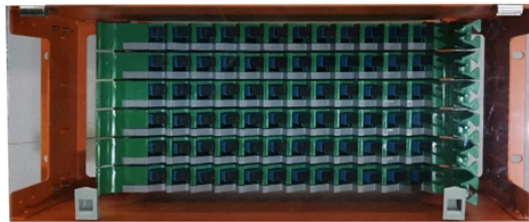

## 26-port access switch

## 26-port access switch

The D-Link DGS-1026MP 26-Port Unmanaged Gigabit PoE Switch enables users to easily connect and power PoE-capable devices such as wireless access points (APs), IP cameras, and IP phones.

With all of these features combined, the DGS-1210 Series provides a cost-efficient and flexible solution for expanding any business network. The DGS-1210 Series switches support 8, 24, or 48 ...

The 26-port Managed Gigabit Switch with PoE+ enables efficient power and data supply for end devices in medium-sized networks.