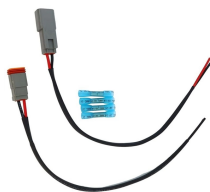

nVent HOFFMAN provides reliable solutions that are consistently in-stock to help protect electronic or terminal wire connections. Lead Time - View accurate lead times to plan your delivery expectations. ...