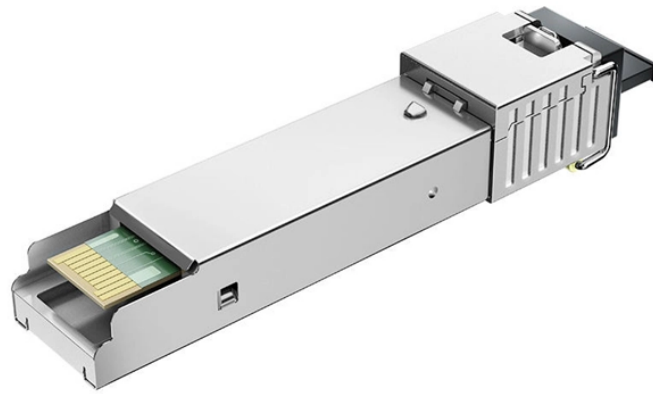

300 cable tray to 100 cable tray

300 cable tray to 100 cable tray

Cable tray fill per NEC Article 392 for ladder, ventilated trough, solid bottom, and channel trays. Multi-conductor and single-conductor rules.

Optional for materials: Best Quality Outdoor 300x100 mm Electrical Cable Tray Ladders

Calculate cable tray capacity, fill ratio, width, height, or cable diameter from four known values using inches, feet, cm, or meters.

For a tray with electrical cable tray dimensions of 300 millimeters width and 100 millimeters depth, the usable area would be approximately 30,000 square millimeters, though actual values ...

Fill is the amount of tray width or cross-sectional space occupied by cables, which matters because crowded trays trap heat and make maintenance harder. Step-by-Step Cable Tray Sizing ...

It is a professional manufacturer specializing in the research and development, production, sales and installation of cable trays.

This SmartRack Wire Mesh Cable Tray is easy to install along the wall, floor or ceiling of your data center. The SRWB12410X2STR is a straight section measuring 1,500 millimeters long, but you can ...