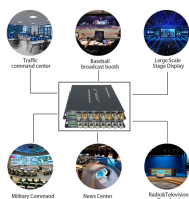

Simple 36 inch long "basket style" under desk cord organizer; mounts easily underneath or behind a desk & large enough to hold cables, power supplies, surge protectors and outlet strips