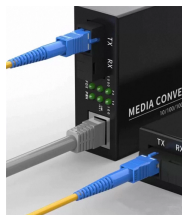

The NEMA 3R 45 KVA transformer converts 380V power to three-phase 240D/120V 60Hz and passes the current to the secondary side. The secondary side of the transformer feeds a NEMA 3R 125-amp, ...