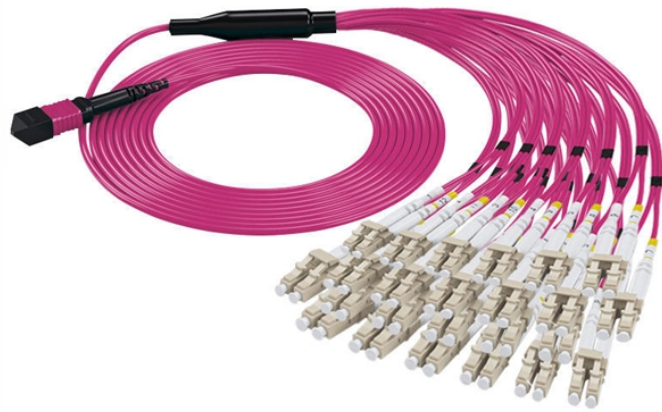

4 Electrical and 4 Optical 10 Gigabit Switch

4 Electrical and 4 Optical 10 Gigabit Switch

The STH 10GbE Switch Buyer's Guide is the resource to see all of the cheap 10GbE switches that we have tested in one place

This switch features a modular power supply design for a high availability architecture. The hot-swappable design means that power supplies can be replaced without affecting switch operation.

Explore 10 Gigabit Ethernet switches with multiple port configurations. Desktop and rackmount designs available.

With five 10Gbps ports, this switch provides up to 100Gbps of switching capacity, enabling seamless handling of bandwidth-intensive applications such as 8K video streaming, 10G ...

A compact 1U 400G switch built for AI clusters, storage fabrics, and high-speed aggregation, featuring four 400G QSFP56-DD ports, dual 10 Gigabit Ethernet, and RouterOS v7.

The UniFi Flex XG is a configurable managed-grade 10 GbE Layer ...

Search Newegg for 10 gigabit 4 port switch. Get fast shipping and top-rated customer service.

The UniFi Flex XG is a configurable managed-grade 10 GbE Layer 2 switch. It offers 5 RJ45 Gigabit Ethernet ports, providing (1) PoE input and (4) 10GbE RJ45 Ethernet ports to your ...