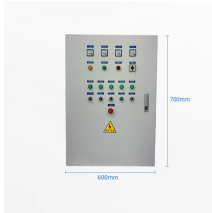

Each unit comes with a factory-installed main breaker, available in either 200A or 150A, and features a 12-space distribution section, used for easy wiring of outdoor circuits.