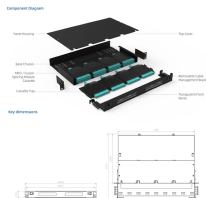

It is UL listed for residential and commercial power distribution. This load center is built with a plated, aluminum bus bar that is tested and is compatible with Square D Homeline circuit breakers.

When reliable power is required, the Trystar Power Distribution Panel (100-400A) keeps the operation moving. From construction sites to disaster recovery efforts, it ensures your crew can work without ...

Camlock Connection Box, 400 Amp, 120/208V, 3 Phase, 4 Wire, NEMA 4/12 Box with Camlock Series 16 Male Inputs, Double Set Screw Wall-Mount Power Distribution Box, BLK/RED/BLU/WHT/GRN

Introducing the Camlock Connection Box (CCB) - your ultimate solution for quick and reliable power connections! This CCB is a compact, high-performance quick-connect portable power distribution ...