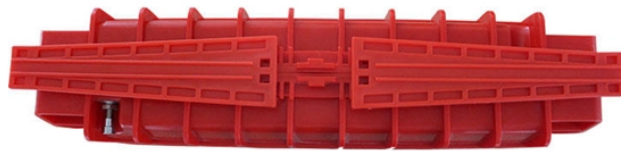

42u Network Cabinet Layout

42u Network Cabinet Layout

It houses 3000 lbs (1360.8 kgs) of standard 19-inch rack equipment in 42U. Its front and rear pairs of vertical rails have square mounting holes that are adjustable in quarter-inch increments from 4 to 27 ...

The 42U cabinet can accommodate approximately 42 1U standard devices or 21 2U devices. Through modular installation (equipped with M6/M8 screws, L-shaped brackets, and other ...

Fully assembled floor rack with built-in fans, removable panels, and lockable casters, engineered for optimal airflow, heavy-duty stability, and easy equipment access.

Where pre-assembled racks can not be mounted due to logistical limitations, flatpack is the ideal solution! Due to slim packaging (500 mm) 2 racks in 1 load meter Easy transportation Fast assembly

Visualize each component of a 42U server rack. Design and document a rack of network equipment. Collaborate with others to design and document your server rack diagram. Open this template to ...

FS Cabinet 42U Black Network Cabinet
600*1100mm 800*1100mm

Almost all data centers have standardized on 42U racks. The EIA (Electronic Industries Alliance) standard server rack is a 19 inch wide rack enclosure with rack mount rails which are 17 3/4" (450.85 ...