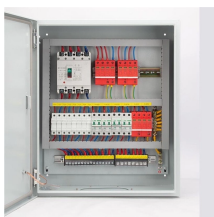

FS Cabinet 42U Black Network Cabinet
600*1100mm 800*1100mm

Almost all data centers have standardized on 42U racks. The EIA (Electronic Industries Alliance) standard server rack is a 19 inch wide rack enclosure with rack mount rails which are 17 3/4" (450.85 ...

These 42U short-depth cabinets feature fully adjustable mounting rails, locking front and rear doors, removable side panels, and a floor-anchored form factor specifically designed for server and data ...

The 42U cabinet can accommodate approximately 42 1U standard devices or 21 2U devices. Through modular installation (equipped with M6/M8 ...

Convenient top access ports and an open bottom allow easy cable routing through the cabinet. The vented doors allow generous airflow from front to rear to keep your equipment cool and functioning at ...