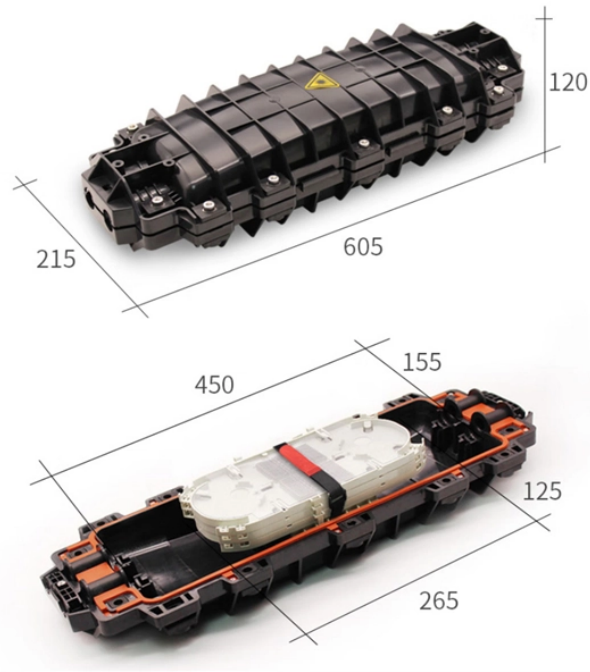

48-core central loose tube optical cable splice box layered

48-core central loose tube optical cable splice box layered

Fiber Optic Splice Closure 48 core (JZ-10011-48S). Fiber optic splice closure is mainly used for protecting the fiber optic junction between two cables and reserve a section of fiber optic for ...

This horizontal type in-line closure is a sealed fiber optic splice closure designed for cable joint applications in the telecom outside plant network. The closure is suitable for deployment in aerial, ...

The full configuration includes essential components such as splice holders, splice cassettes, couplings, pigtails, and cable glands, providing a comprehensive solution for fiber optic connectivity.

This splice closure uses adjustable diameter cushion rings for clamping the optical cables, preventing damage such as pinching. It holds up to 144 fibers, with a storage disk capacity of 48 ...

Description: Fiber Optic Splice Closure (FOSC) is a member of dome series. The ...

This rugged enclosure protects up to 288 single-fiber or 48 ribbon splices, from as many as 12 cables. The design of the OSE is optimized for quick reentry and graceful system expansion, allowing cables ...