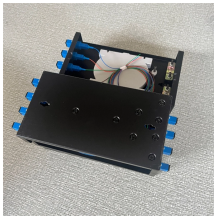

48-core central loose tube optical cable splice box layered

48-core central loose tube optical cable splice box layered

Fiber Optic Splice Closure 48 core (JZ-10011-48S). Fiber optic splice closure is mainly used for protecting the fiber optic junction between two cables and reserve a section of fiber optic for ...

This horizontal type in-line closure is a sealed fiber optic splice closure designed for cable joint applications in the telecom outside plant network. The closure is suitable for deployment in aerial, ...

The full configuration includes essential components such as splice holders, splice cassettes, couplings, pigtails, and cable glands, providing a comprehensive solution for fiber optic connectivity.

This splice closure uses adjustable diameter cushion rings for clamping the optical cables, preventing damage such as pinching. It holds up to 144 fibers, with a storage disk capacity of 48 ...

Description: Fiber Optic Splice Closure (FOSC) is a member of dome series. The function of the product is in the optical transmission link, to provide various types of fiber optic cable through, branching, and ...