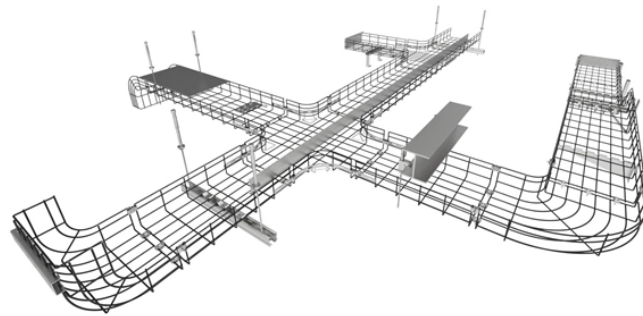

# **48-core fiber optic splice closure distributor**

## 48-core fiber optic splice closure distributor

The 48 core dome fiber splice closure is a compact and durable outdoor splice enclosure designed for fiber optic splicing, protection, and distribution in FTTH and OSP networks.

The FOSC-DHS-6012 48 Cores Closure allows two cables in and three cables out (with three stand-alone Cable Entry Ports and one oval cable entry port). It accommodates the splicing ...

CTUO optical splice closures are used to distribute, splice, and store the outdoor optical cables which enter and exit from the ends of the closure. There are two connection ways: direct connection and ...

The optical 48 core splice closure is designed for distributing, splicing, and storing outdoor optical cables. Support direct and splitting connection.

RLH Industries Outside Plant Fiber Splice Closure provides reliable and flexible installation for outdoor in-line and/or butt end applications. The compact size and high quality construction allows for ...