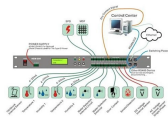

wing + Product Description 48 Port Fiber Distribution Box provides 16, 24, 32 or 48 SC ports in a traditional two-layer design -a rear splice area for cable slack and splice protection, and a front inte. ...