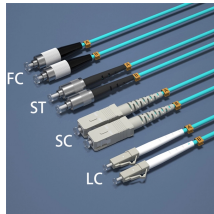

4P 80A-500A Explosion-proof Molded Case Circuit Breaker Box Aluminum Alloy Explosion-proof Distribution Unit