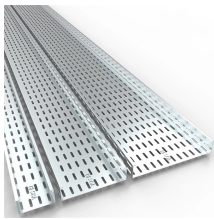

500A Explosion-proof Distribution Box

500A Explosion-proof Distribution Box

690V 500A Terminal Block Distribution Box, Fireproof, Heat Resistant DIN Rail Terminal Block, Single Pole Rail Power Junction Box for Power Distribution Cabinets (Blue)

Featuring a blue or yellow transparent protective cover, it allows easy identification and better safety. Rated at 500A, this block is designed for general electrical panels and light machinery applications. ...

Explosion-proof Distribution Box for lighting and power distribution in hazardous areas. Designed for safer electrical control and custom requirements.

XP Pilot Device Series Explosion-Proof Pilot Devices and Mini Operators Explosion-Proof Fittings AXC Series - Conduit Outlet Boxes GR Series - Conduit Outlet Bodies EYS Series - Sealing Fittings TU ...

Features MCCB or ACB for enhanced safety. Floor-mounted enclosures with advanced metering options. Save my name, email, and website in this browser for the next time I comment.

R. STAHL's technology provides explosion protection of the breaker itself. This clever design reduces the need for heavy cast metal enclosures and conduit seals. It minimizes safety risks caused by ...