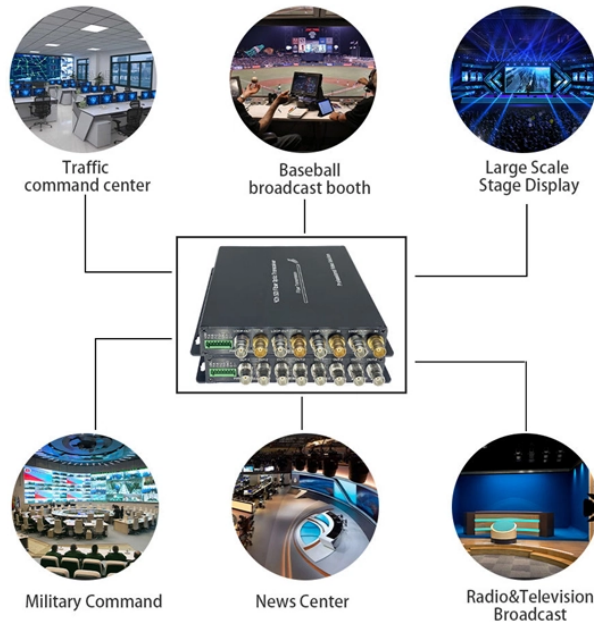

## 5G Base Station Cabinet DC Power Distribution Unit IK10

## 5G Base Station Cabinet DC Power Distribution Unit IK10

Explore how 5G base stations are built—from site planning and cabinet installation to power systems and cooling solutions. Learn the essential components, technologies, and challenges ...

What Does 5G Mean? 5G is the 5th generation mobile network. It is a new global wireless standard after 4G networks. 5G enables a new kind of network that is designed to connect virtually everyone and ...

5G intelligent power cabinets are widely used in communication base stations. They are composed of cabinets, embedded switching power supplies, backup lithium iron phosphate batteries, dynamic ...

5G, fifth-generation telecommunications technology. Introduced in 2019 and now globally deployed, 5G delivers faster connectivity with higher bandwidth and "lower latency" (shorter delay ...