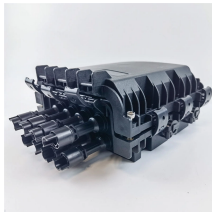

6-core 8-port single-mode fiber optic terminal box

6-core 8-port single-mode fiber optic terminal box

The PPFTB-108-SCA comes with 8 Simplex SC/APC Coupler Ports installed with 8 Simplex SC/APC Single mode Pigtails ready for splicing. Indoor Wall Mounted, Single Door Optical Fiber Information ...

The ETS Wall-Mount Fiber Optic Distribution Box is a professional-grade solution for managing fiber optic terminations in high-density networks. Designed for secure and precise splicing, patching, and ...

Our fiber optic terminal boxes come in various sizes and designs, including 2 ports, 4 ports, 8 ports, 16 ports, 24 ports, and 48 ports, providing flexibility for different applications.

This Indoor Wall Mounted Single Door Optical Fiber Information Panel from ShowMeCables is ideal for end terminations of fiber optic runs in residential or commercial buildings.

8-port desktop fiber optic terminal box includes SC simplex adapters, 8-core single mode pigtailed, and flanges. Ideal for FTTH, data center, and office cabling applications with tool-less installation and ...