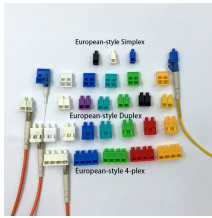

6-core Industrial Ethernet Drop Cable

Whether you need rugged Ethernet cabling, industrial network cables, or industrial Ethernet patch cables with RJ45 compatibility, our products are designed for automation, control panels, and harsh field ...