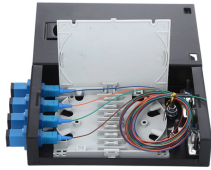

## 6-wire distribution box

The distribution box is an electrical equipment with the characteristics of small size, easy installation, special technical performance, fixed position, unique configuration function, no site restrictions, wide ...

This Cat 6 connection box has 110 termination with a snap on white cover and is ideal for splicing damaged cable or connecting short runs.

Pre-configured self-contained Cat6 surface-mount box provides up to six RJ45 connections in applications where in-wall installation is impossible. Recommended for audio/video, voice and ...

Find reliable electrical 6 way distribution boxes from trusted suppliers. Durable, waterproof, and versatile solutions for your circuit breaker needs.

Feb 3, 2025· CANTEX 5133710 is a 6 in. x 6 in. x 4 in. PVC Junction Box designed to support electrical devices and fixtures as well as providing protection for wires and ...