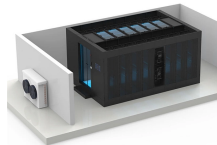

Application: Cable tray for horizontal cable routing. Fitting underneath the worktop. For mounting cables, multiple socket strips, and adapters.

Introducing the high-capacity 600mm cable tray from NewReach, designed to handle a large volume of cables effortlessly. This tray is ideal for high-density cabling ...