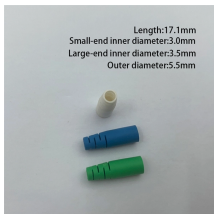

## 6060 Cable Tray Outer Elbow

Cope 60° aluminum cable tray elbow for secure cable support and easy installation.

Cope fiberglass outside vertical elbow fits any tray system, pre-drilled and engineered for cable routing.

The aluminum I-beam design of ITray is perfect for industrial installations with large diameter cables in long span situations, minimizing total tray width and creating a smooth transition between straight ...