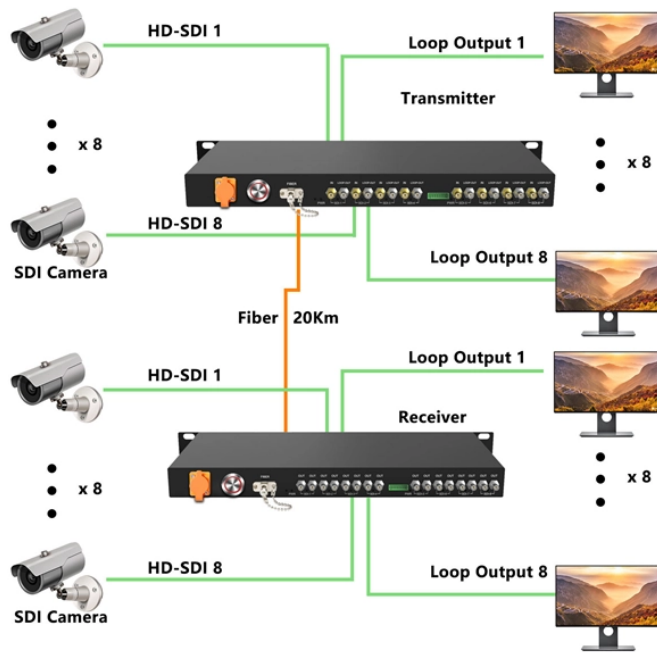

630 Busbar with Cable Tray

630 Busbar with Cable Tray

A: Hundreds of plants for busduct in China, but we do the best at combination of quality and price.

Small Equipment (No External Dimension More Than 50 cm)

buy online at Schrack Technik » Delivery within 24 hours • on-site availability • professional advice • All infos!

Electrical busbar systems (sometimes simply referred to as busbar systems) are a modular approach to electrical wiring, where instead of a standard cable wiring to every single electrical device, the ...

Buy Schneider Electric Busbar Trunking, 630A, 3 m, KSC63 Series KSC630ED43010. Browse our latest Busbar Trunking offers. Free Next Day Delivery available.

Catalog Description: BS 630/900 Busbar system
Long Description: BS 630/900 Busbar system Data Sheet Downloads Buy now

"This product is an end feed box for I-Line Track offer." "The rated operational current is 630A." "It is mounted on right side of the busbar trunking." "It provides IP42 protection degree."

Busbar systems up to 630A consisting of brackets equipped with hexagonal insulators, prepunched copper bars (bars placeable both horizontally and vertically) and lexan shielding. The systems have ...