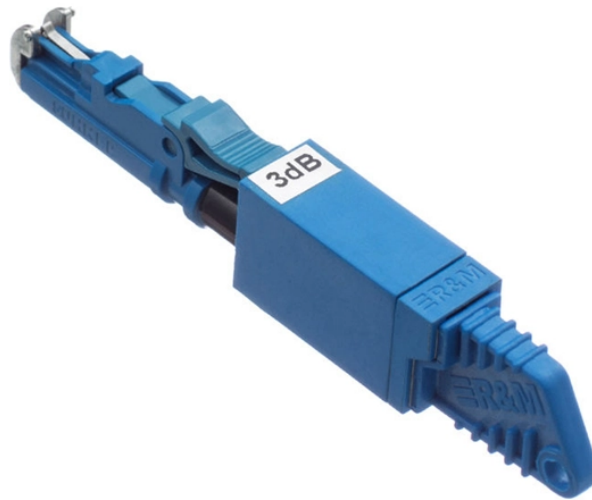

720-core triple-play fiber optic distribution frame

Overview

Whether it is a home, office or small business, this 720-core three-in-one fiber optic distribution frame can meet your needs. It is designed with various application scenarios in mind, making it easy to handle whether it is a simple home network configuration or a complex. Looking to give your home or office a network upgrade?

this 720-core three-network-in-one optical fiber distribution frame odf576-core indoor distribution box four-network-in-one cabinet is definitely your best choice! it can not only meet a variety of network needs, but also has strong. Brellet Telecom's BL-ODF-B720 fiber optic distribution frames is widely applied in Local Central Office. 2 m; 72 cores ODF units included, integrated splice trays, adapters and. Hunan Surfiber Technology Co. With solid industry experience and a strong technical foundation, we provide complete solutions for a variety of applications, including: Our. F2H-ODF-U3 Optical Distribution Frame is used in FTTx project, which include splicing, patching, splitting and storage etc. Reasonable inner structure, good appearance. Open type or totally closed type. This optical distribution terminal box facilitates connection

720-core triple-play fiber optic distribution frame

In-line 720 core optical fiber distribution cable distribution frame, \$158, from Suzhou Manteqi Communication Technology Co., Ltd., sells well domestically and internationally.

Grandway fiber distribution frame features high density and low maintenance, equipped with integrated sub rack, which has high flexibility to meet the growth of optical fiber network in the future demand.