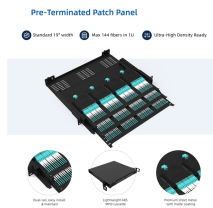

8-Port Gigabit PoE Fiber Optic Switch

8-Port Gigabit PoE Fiber Optic Switch

The Fastcabling 8 Port Fiber Optic SFP switch features 8 * 1Gps SFP ports and 2 gigabit uplink RJ45 ports. It can be used as a central management for multipoints IP devices at different locations.

The switch has 8 full gigabit PoE ports, each capable of delivering up to 30W of power, which is more than enough for most IP cameras, including models with infrared LEDs or built-in microphones.

Search Newegg for fiber optic switch 8 port. Get fast shipping and top-rated customer service.