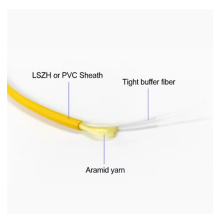

AFL's LightLink series of fiber optic splice trays featuring a variety of unique and flexible splice and storage possibilities.