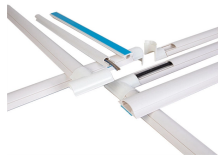

## 8-port pigtail box with LC interface

Crafted with sturdy metal, this wall-mountable box guarantees durability and reliability for your network connections. Featuring 2 inlet, 8 outlet, it facilitates seamless connectivity, ensuring smooth data ...

Equipped with 8 LC adapters to connect pigtails, one power terminal block for passing power cable, a future-proof fiber network system with power feed is easy to obtain.

Crafted with sturdy metal, this wall-mountable box ensures durability and reliability for your network connections. With 2 inlet, 8 outlets, it promotes seamless connectivity, facilitating smooth data ...

Interface type: LC Gigabit single mode. Product color: black.

Crafted with sturdy metal, this wall-mountable box ensures durability and reliability for your network connections. With 2 inlet, 8 outlets, it promotes seamless connectivity, facilitating smooth data ...

This unit includes 8 LC/APC duplex adapters and 16 LC/APC SM 0.9mm pigtails to support efficient splicing and rapid installation—making it a ready-to-go solution for installers and IT ...

This fiber termination box comes with easy-to-open cover & base type to make installation very easy.