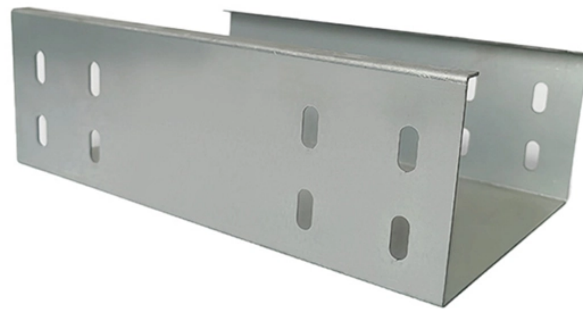

## 8-port pigtail box with LC interface

Crafted with sturdy metal, this wall-mountable box guarantees durability and reliability for your network connections. Featuring 2 inlet, 8 outlet, it facilitates seamless connectivity, ensuring smooth data ...

Equipped with 8 LC adapters to connect pigtails, one power terminal block for passing power cable, a future-proof fiber network system with power feed is easy to obtain.

Crafted with sturdy metal, this wall-mountable box ensures durability and reliability for your network connections. With 2 inlet, 8 outlets, it promotes seamless connectivity, facilitating smooth data ...

Interface type: LC Gigabit single mode. Product color: black.

Crafted with sturdy metal, this wall-mountable box ensures durability and reliability for your network connections. With 2 inlet, 8 outlets, it promotes seamless connectivity, facilitating smooth data ...

This unit includes 8 LC/APC duplex adapters and 16 LC/APC SM 0.9mm pigtails to support efficient splicing and rapid installation—making it a ready-to-go solution for installers and IT ...

This fiber termination box comes with easy-to-open cover & base type to make installation very easy.