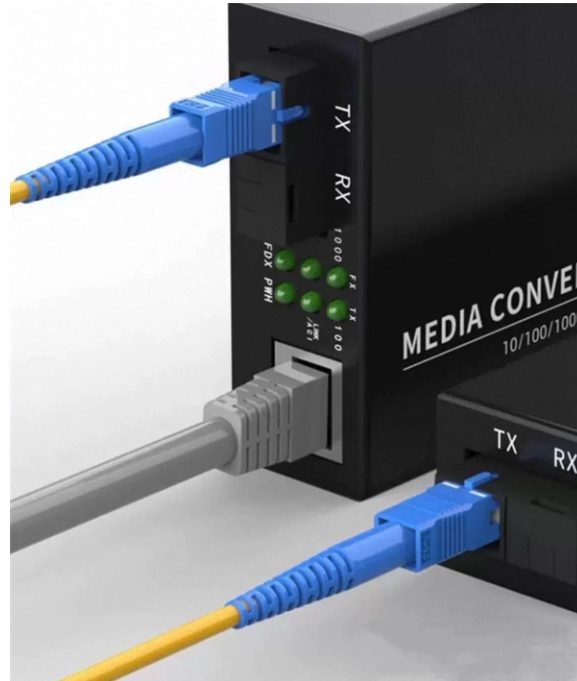

96-core ODF patch panel fusion splicing

96-core ODF patch panel fusion splicing

Multi-functions – Works with all OC Series A modules1 (not just for splicing & terminating, also with options for splitters or fiber storage). Protected patch panel offers secure environment for adapters, ...

2U 48 Duplex LC-PC (96 Fiber) OM4 Loaded Patch Panel with Splicing Tray - Fully Loaded

Fiber optic patch panel is an integrated unit for fiber management, Fibconet offer wall mounted fiber optic patch panel and rack mounted fiber optic patch panels, these equipment function is to fix and ...

High density: 1U up to LC 96 cores/SC 24 cores. Drawer-type structure for easy maintenance. Three adapter panels for capacity expansion. Tight fusion splice protector, fixed patch panel protects fiber ...

Designed for use in data centers and telecom rooms, this panel integrates up to 4 modular cassettes to offer up to 96 LC fiber connections in a compact 1U height. The front houses LC duplex ...

Both systems have now been upgraded to support mass-fusion splicing, offering a variety of advantages for data center cabling. Mass-fusion splicing significantly reduces installation time and ...