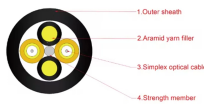

Circuit breaker boxes - also known as breaker panels or main breaker panels - keep the lights on, electronic devices powered up and the refrigerator running. They host circuit breakers designed to ...