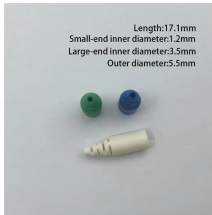

□□ data loader for the Product Analytics Certification
- productSchool.js