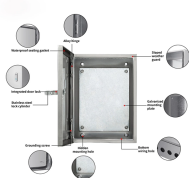

Afghanistan is a landlocked mountainous country in Southern Asia. It is situated in the Northern and Eastern hemispheres of the Earth. It is bordered by six nations - by Pakistan in the ...