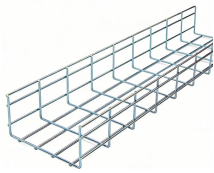

Aluminized zinc sheet for electrical distribution boxes

Aluminized zinc sheet for electrical distribution boxes

Aluzinc steel sheet, also known as galvalume steel, is an alloy-coated steel product made from a hot-dip-plated, cold-rolled steel substrate that is coated with an aluminum-zinc alloy consisting of 55% ...

Use these panels in Junction Boxes. Available in various materials to meet various application requirements. Stainless steel and aluminum panels are protected on one side with a plastic film.

Choose from our selection of zinc sheet metal, including multipurpose aluminum, multipurpose stainless steel, and more. Same and Next Day Delivery.