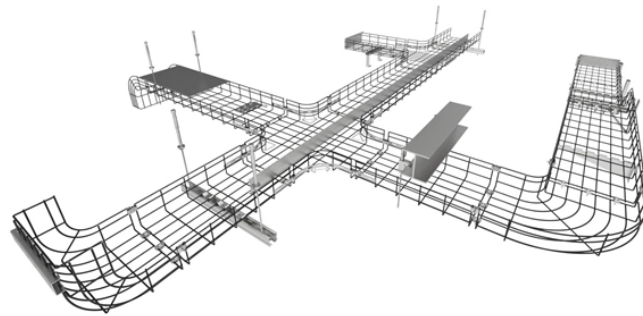

Aluminized zinc sheet for electrical distribution boxes

Aluminized zinc sheet for electrical distribution boxes

Aluzinc steel sheet, also known as galvalume steel, is an alloy-coated steel product made from a hot-dip-plated, cold-rolled steel substrate that is coated with an aluminum-zinc alloy consisting of 55% ...

Use these panels in Junction Boxes. Available in various materials to meet various application requirements. Stainless steel and aluminum panels are protected on one side with a plastic film.

Choose from our selection of zinc sheet metal, including multipurpose aluminum, multipurpose stainless steel, and more. Same and Next Day Delivery.

ZAM ® is superior corrosion-resistant Zinc-Aluminum-Magnesium alloy coated steel sheet offering exceptional durability, cut edge protection, and cost savings, making it an ideal alternative to ...

Luminaire outlet boxes shall be nonadjustable and designed for attachment of luminaire weighing 50 lb. or less. Outlet boxes designed for attachment of luminaires weighing more than 50 lb. shall be listed ...