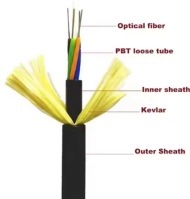

As a less-expensive alternative to conduit, a stronger alternative than wire basket, and superior to generic tray, Snap Track saves on labor and reduces total installed costs.