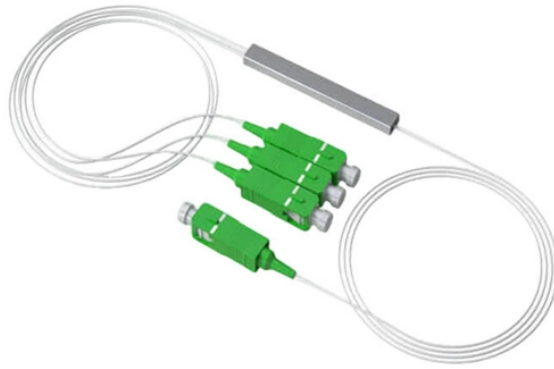

Andorra Stainless Steel Cable Tray Supports

Andorra Stainless Steel Cable Tray Supports

A rigid structure system that closely supports cables, composed of straight sections, bends, tees, and four-way components of trough type.

5 Items Show 25 50 75 100 per page Sort By Cable Trays in various edge heights Edge Height 35 Edge Height 50 Edge Height 60 Edge Height 85 Edge Height 100 Edge Height 110 Fittings in various edge ...

SFSP manufactures a wide range of products capable of providing the characteristics which respond to the proposed application, along with quality of assembly, speed of installation, and cost-saving cable ...

GAIN AN IN - DEPTH UNDERSTANDING OF

- ① LED DISPLAY PANEL
- ② PROTECTOR OPERATION BUTTONS
- ③ NEUTRAL WIRE OUTPUT TERMINAL
- ④ LIVE WIRE OUTPUT TERMINAL
- ⑤ WORKING CURRENT AND VOLTAGE INSTRUCTIONS
- ⑥ FLAME - RETARDANT SHELL

Cable Trays Cable tray is a system used to safely carry and protect electrical cables along pathways planned specifically for building and facility installations.

Contact Us

For more information, pricing, or custom data center solutions, please contact us: