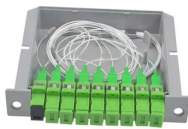

Angle steel cable tray hanger

Angle steel cable tray hanger

Cable Tray, 2" Depth x 4" Width x 10" Section, Material: Carbon Steel. Finish: Electroplated Zinc.

Whether you're mounting conduit, reinforcing structures, or supporting cable trays, our angle brackets provide secure and reliable solutions. Browse our selection and order online today from City Electric ...

Cable Management: GI slotted L angles can be used in cable management systems. They are often employed to mount cable trays, conduits, and other cable support systems to walls and ceilings.

Choose from our selection of routing rings and hooks, loop clamps, hangers for pipe, tube, and conduit, and more. Same and Next Day Delivery.

Our Snap Track single hanger brackets & channel hangers are used for overhead or beam mounting when installed with a beam clamp. Contact us!

These special heavy duty tray hold down cable tray clamps and expansion guides are ideal for fastening tray to C-Channels and beams, such as those found on bridges.

22 inch length profile Patented FAS style attachment secures tray without nuts and bolts Can be used in trapeze for tray widths of 18 inches or wall or under floor applications Pre-Galvanized finish is for ...