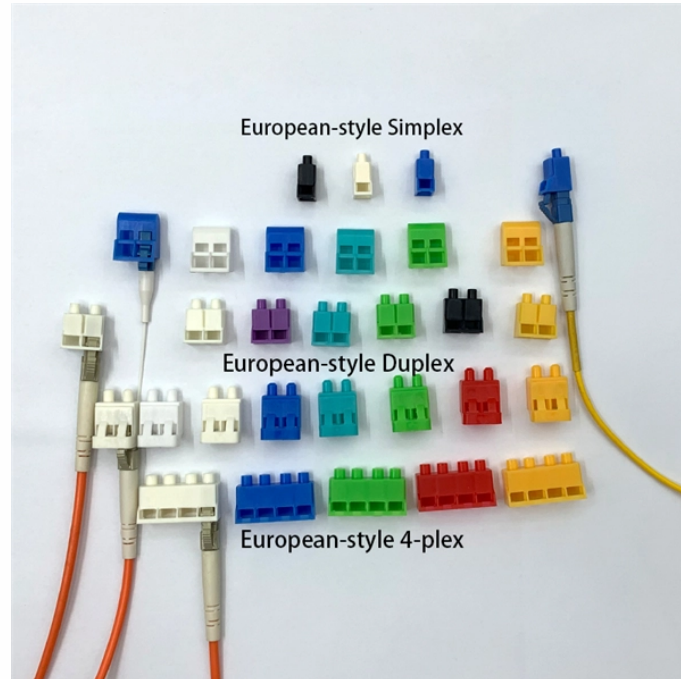

Angola Fiber Optic Corrugated Pipe Rack Type

Overview

Riser Duct or Riser Innerduct is a flexible, non-metallic, corrugated raceway used for effective interior cable and fiber optic management. Premier Corrugated HDPE is manufactured from High Density Polyethylene (HDPE) and is intended to be placed inside of existing innerduct. It's ideal for pulls under 1000 ft. and is designed to reduce surface contact when pulling cable. It also protects and segregates fiber cables in cable tray throughout telecommunications spaces and pathways. ▲ Installation along with bridge: COD with UV protection. To ensure all specifications are met, consult the specific cable specification sheet for the cable you.

Angola Fiber Optic Corrugated Pipe Rack Type

Choose corrugated conduit when flexibility, easy handling, and quick installation are your top priorities. Choose rigid conduit when strength, grounding capability, or compliance with heavy ...

Riser Duct or Riser Innerduct is a flexible, non-metallic, corrugated raceway used for effective interior cable and fiber optic management. Riser meets UL- (1666) standards safety test for flame ...

Fiber optic cable must be protected in intermediate manholes. Carefully choose racking space so that it will provide maximum protection for the cable and maintain its minimum bend radius.

The document discusses corrugated optic duct (COD), a flexible pipe used for telecommunication and underground power cable infrastructure. It provides pictures and descriptions of how COD is installed ...