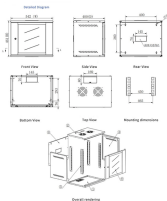

Cablofil is the global gold standard for total cable management. Explore the one-stop shop for innovative, fast, and dependable cable management systems including wire mesh tray, ladder cable ...