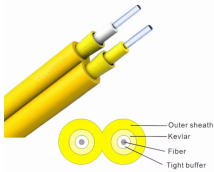

While learning one of the other national languages at school is important, most Swiss learn English to communicate with Swiss speakers of other languages, as it is perceived as a neutral means of ...