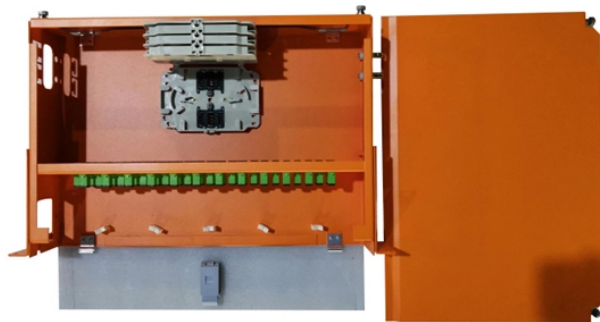

Are there any sockets installed on the distribution box

Are there any sockets installed on the distribution box

Distribution boards, often referred to as electrical panels or breaker boxes, serve as the nerve center of any electrical system. Here we explore the crucial parts of a distribution board and gain insights into ...

Floor grommets are circular ports installed to provide access to underfloor cables and sockets while keeping floors clear of wiring. Suitable for most types of raised floors, their openings allow cables to ...

Boxes distribute low currents in an area equipped with 1 to 12 RJ 45 sockets. They centralise connections to ensure flexibility and that the installation is up to date. 6 or 12 links. Area boxes can ...

In this diagram, two duplex receptacle outlets are installed in the same box and wired separately to the source using pigtails spliced to connect the terminals of each one.

A distribution box uses MCBs, RCDs, and busbars to protect circuits, prevent shocks, and ensure safe power distribution in homes and buildings.